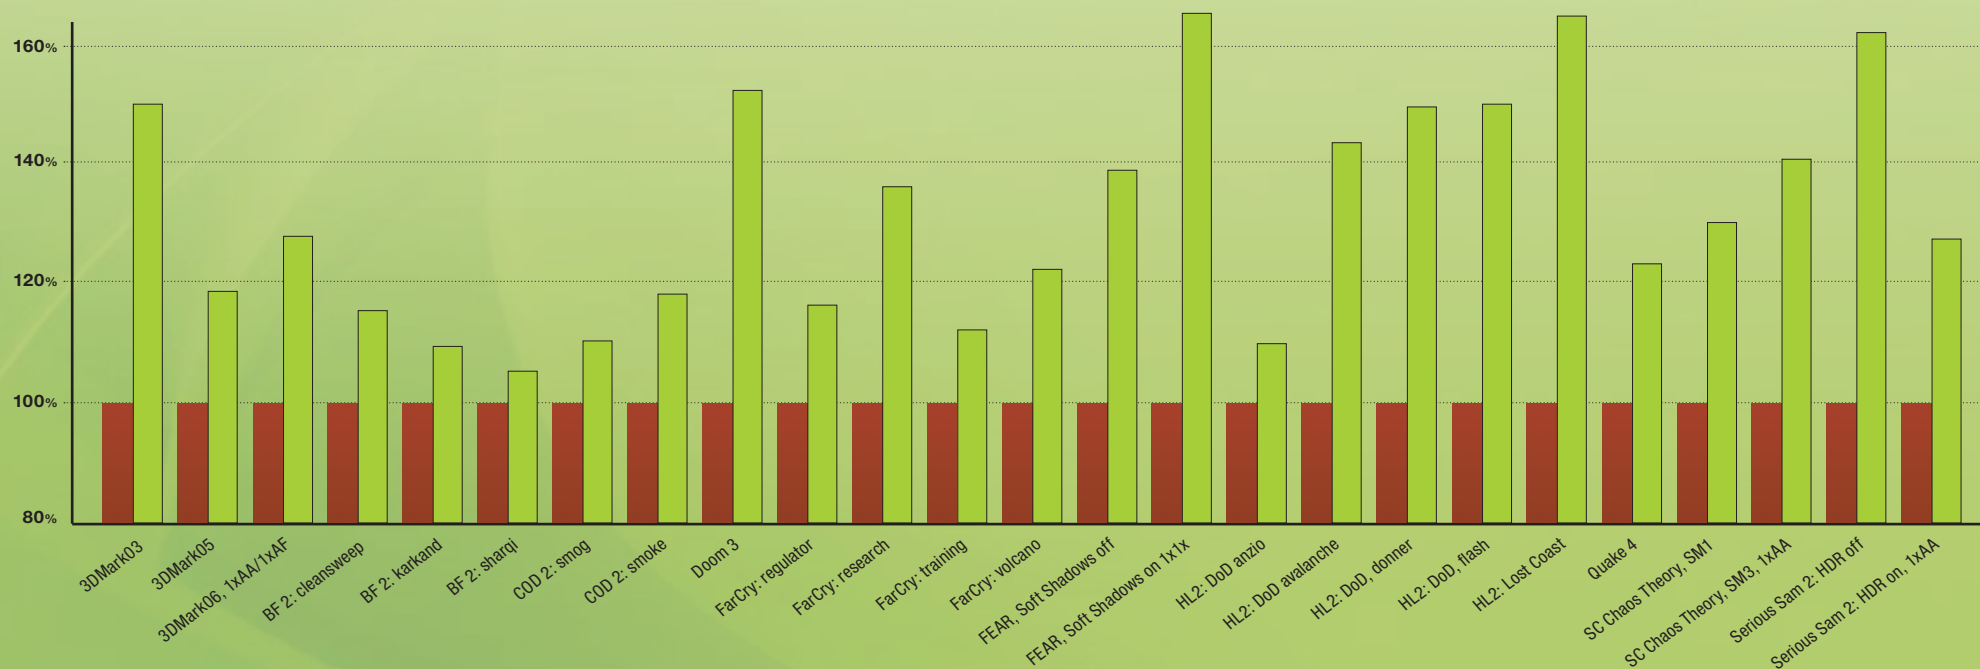

Performance Summary

The NVIDIA® GeForce® 7950 GX2 features a pair of GeForce processors on one powerful board. Resetting the bar for single card graphics performance with amazing 3D horsepower and speed, the GeForce 7950 GX2 enables a lightning-fast, hyper-realistic gaming experience with ultra-smooth frame rates. This dual-GPU board features an astounding 1 GB of fast GDDR3 memory and support for resolutions up to 2560 X 1600.